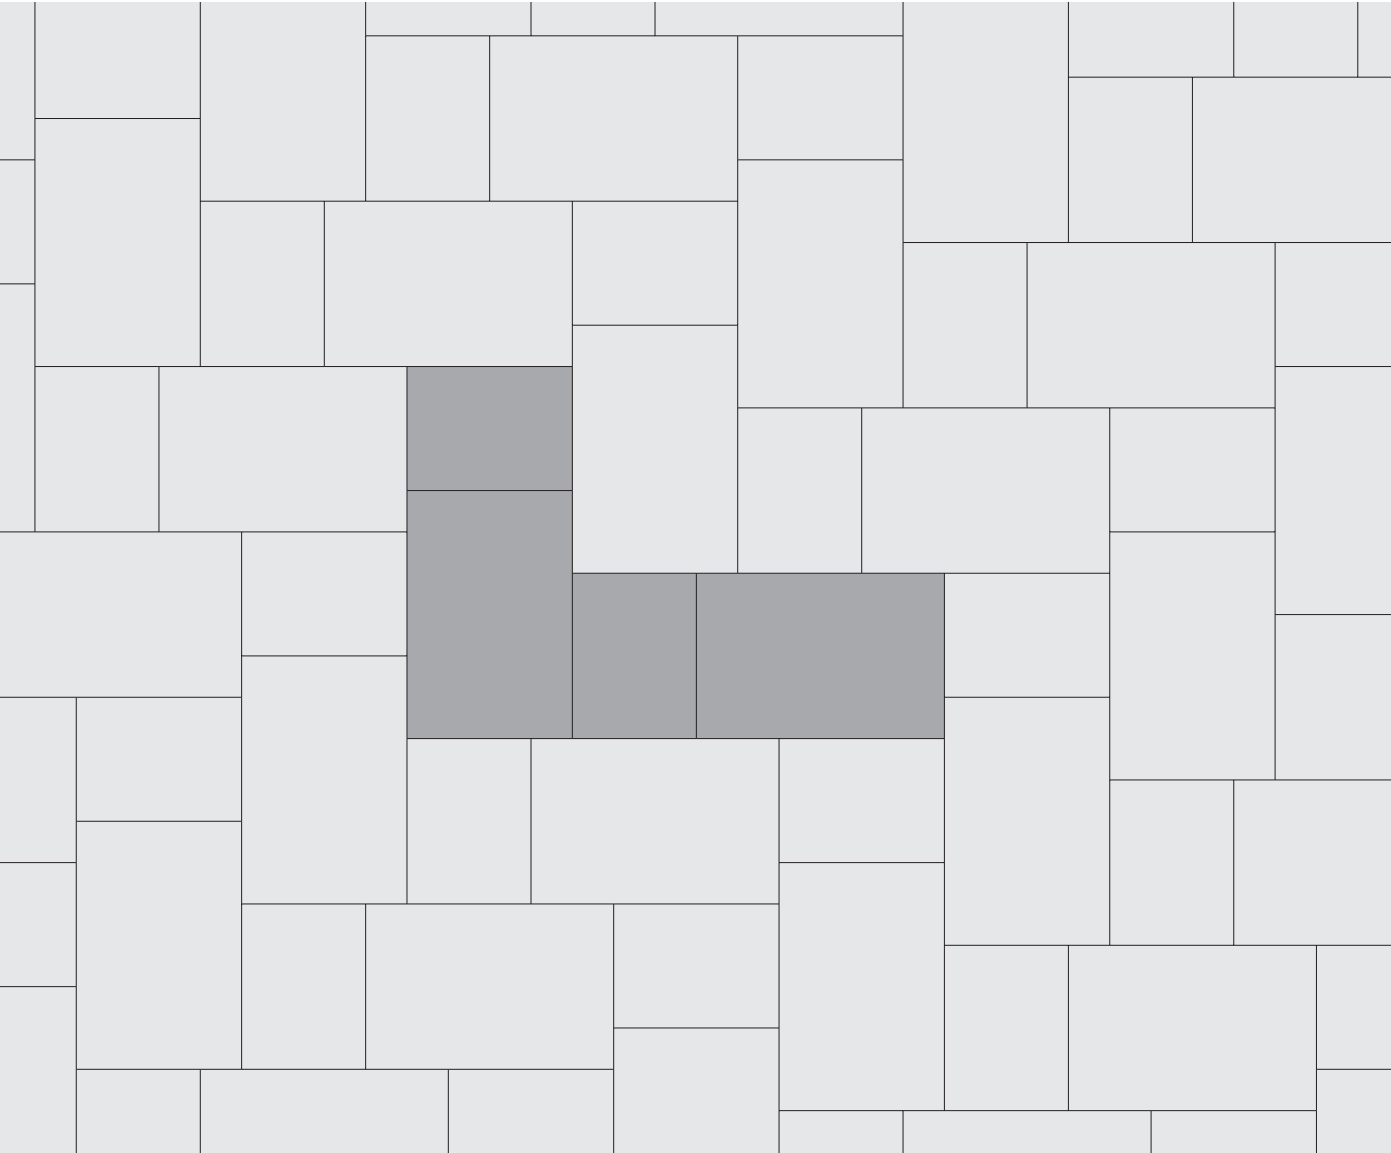

# NATURAL STONE

PATTERN H

**10%** 12 x 24"    **14%** 18 x 24"    **19%** 24 x 24"    **57%** 24 x 36"

*Shaded area represents repeatable pattern.*

**NOTE:** Some patterns may not necessarily reflect the percentages of stone sizes within a particular bundle configuration. In some cases you may have extras in one or more of the sizes. This must be accounted for in your planning and design.